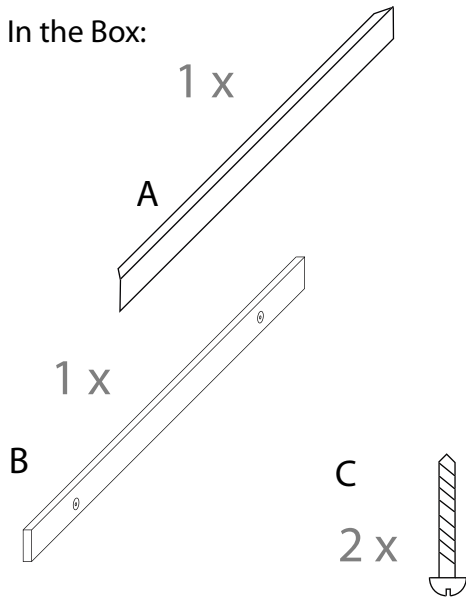

magnetic wall® Strips

magneticwall.com

In the Box:

Technical Details:

Mounting:
Metal profile over wood bracket

Orientation:
Landscape or Portrait

Dimensions:
All Strips are 3/4" / 2cm deep

English:
48" x 1.5" x 3/4"
Metric:
120 cm x 4 cm x 2 cm

Material:
22 gauge / 0.8mm non-rusting galvanized sheet metal

Weight:
2.2 lbs
1 kg

Coating:
Powder-Coating

Mounting Instructions:

Pic 1

Note: Screws are not supplied.
Different wall types require
different anchors and screws.
Use anchors and screws
suitable to your installation