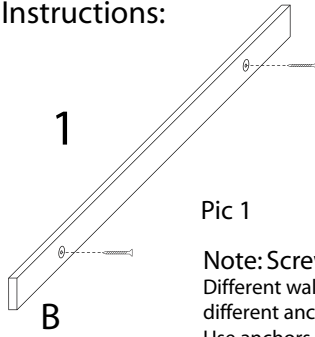

magnetic wall® Strips

magneticwall.com

In the Box:

Technical Details:

Mounting:
Metal profile over wood bracket

Orientation:
Landscape or Portrait

Dimensions:
All Strips are 3/4" / 2cm deep

English:
48" x 1.5" x 3/4"
Metric:
120 cm x 4 cm x 2 cm

Material:
22 gauge / 0.8mm non-rusting galvanized sheet metal

Weight:
2.2 lbs
1 kg

Coating:
Powder-Coating

Mounting Instructions:

Pic 1

Note: Screws are not supplied.
Different wall types require
different anchors and screws.
Use anchors and screws
suitable to your installation